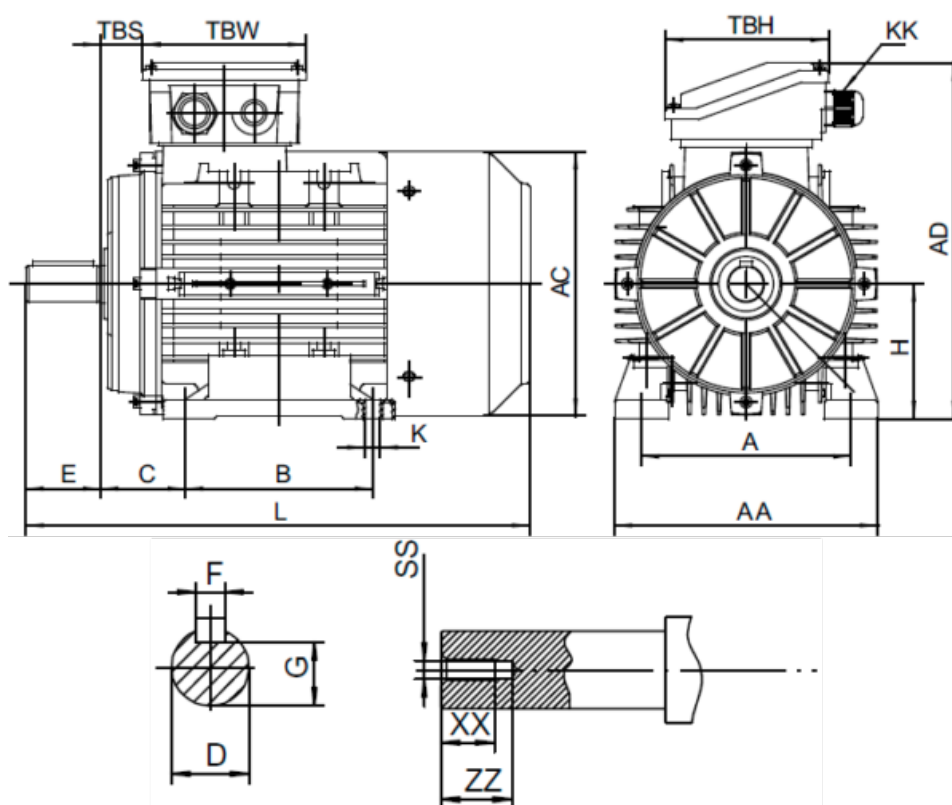

Data Sheet

Article number: 25180007541240

Description: Kleedrive T3A 802-4 0.75kw 1400 rpm UL/CSA
3x230/400V 50 HZ IP55 B3 Eff=82,5%

Measures

A = 125	F = 6	TBW = 109
AA = 160	G = 15.5	XX = 16
AC = Ø157	H = 80	ZZ = 21
AD = 214	KK = -	
B = 100	L = 277	
C = 50	SS = M6	
D = Ø19	TBH = 109	
E = 40	TBS = 26.5	